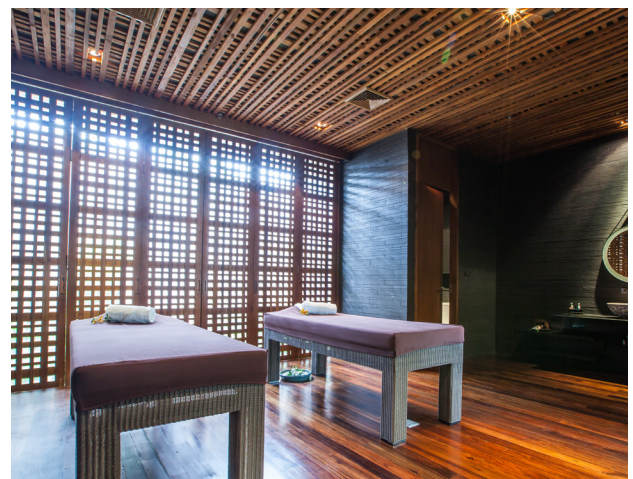

A paradise for the senses

Pawan Panwa Spa was created as a place to take one's Journey - a place to move forward in nature and peace. Our exquisite spa boasts a serene design and a range of unique treatments blending contemporary and ancient techniques. With balancing eastern and western philosophies built on a foundation of health and wellbeing, guests will discover the pleasure and benefits of therapies. Soothe away the stress of hassle life and dissolve impurities - the benefits to body and mind will become obvious from the moment treatments begin.